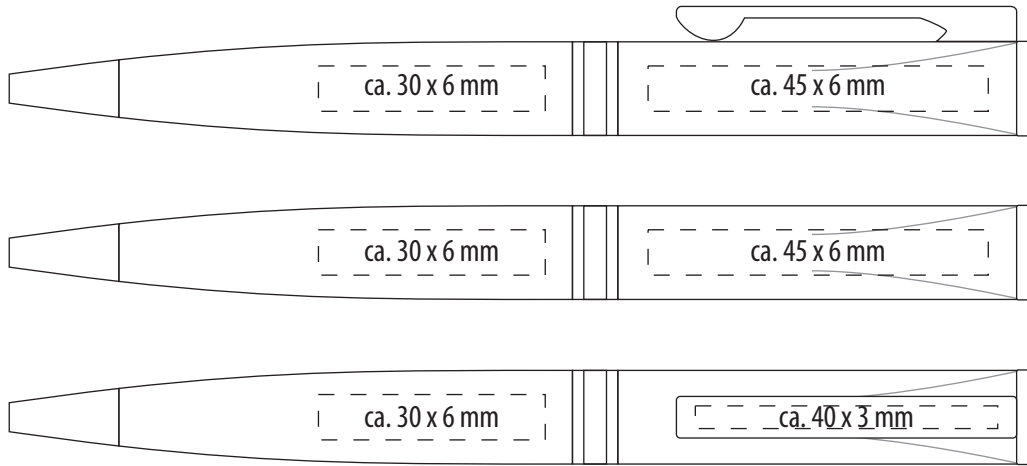

BALLPEN CLIC CLAC-CAMPBELLTON (52056)

---

3D Laser only!

BALLPEN CLIC CLAC-CAMPBELLTON (52056)

PAD PRINT

BALLPEN CLIC CLAC-CAMPBELLTON (52056)

ca. 9,5 x 9,5 mm

DOMING