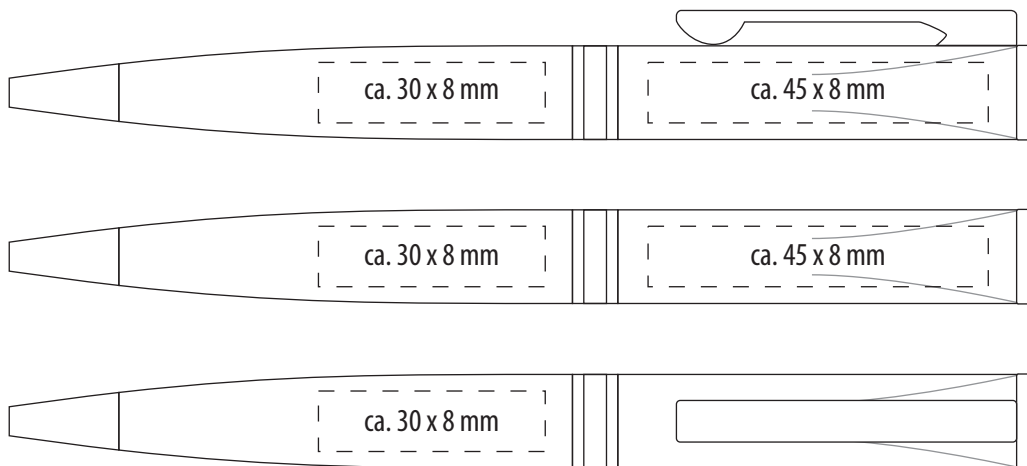

BALLPEN CLIC CLAC-CAMPBELLTON (52056)

---

3D Laser only!

BALLPEN CLIC CLAC-CAMPBELLTON (52056)

PAD PRINT

BALLPEN CLIC CLAC-CAMPBELLTON (52056)

ca. 9,5 x 9,5 mm

DOMING