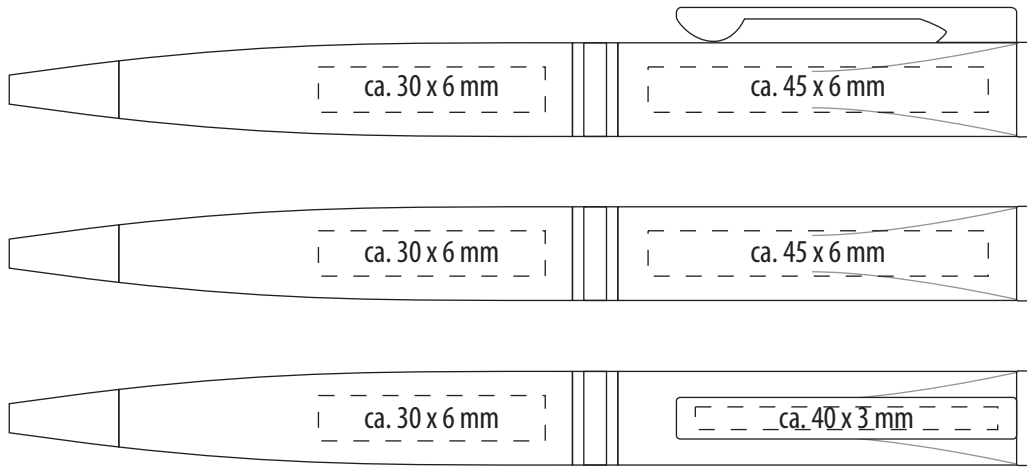

BALLPEN CLIC CLAC-CAMPBELLTON (52056)

---

3D Laser only!

BALLPEN CLIC CLAC-CAMPBELLTON (52056)

PAD PRINT

BALLPEN CLIC CLAC-CAMPBELLTON (52056)

ca. 9,5 x 9,5 mm

DOMING